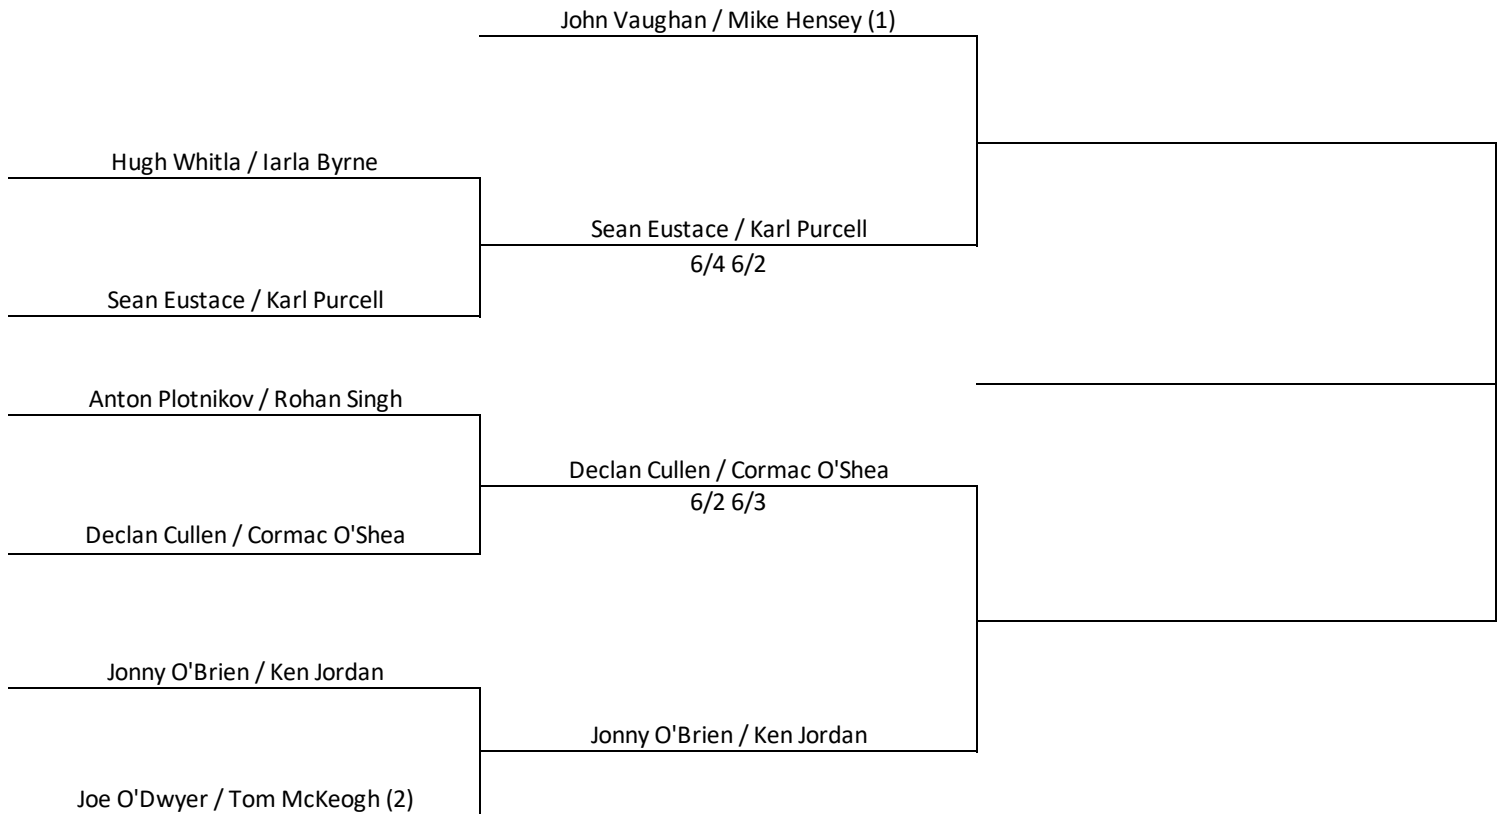

MENS CHAMPIONSHIP SINGLES

LADIES CHAMPIONSHIP SINGLES

MENS CHAMPIONSHIP DOUBLES

LADIES CHAMPIONSHIP DOUBLES

MIXED CHAMPIONSHIP DOUBLES

Jean Lane / John Vaughan (1)

Yulia Kolesnikova / Anton Plotnikov

Yasmin & Kevin Lynch