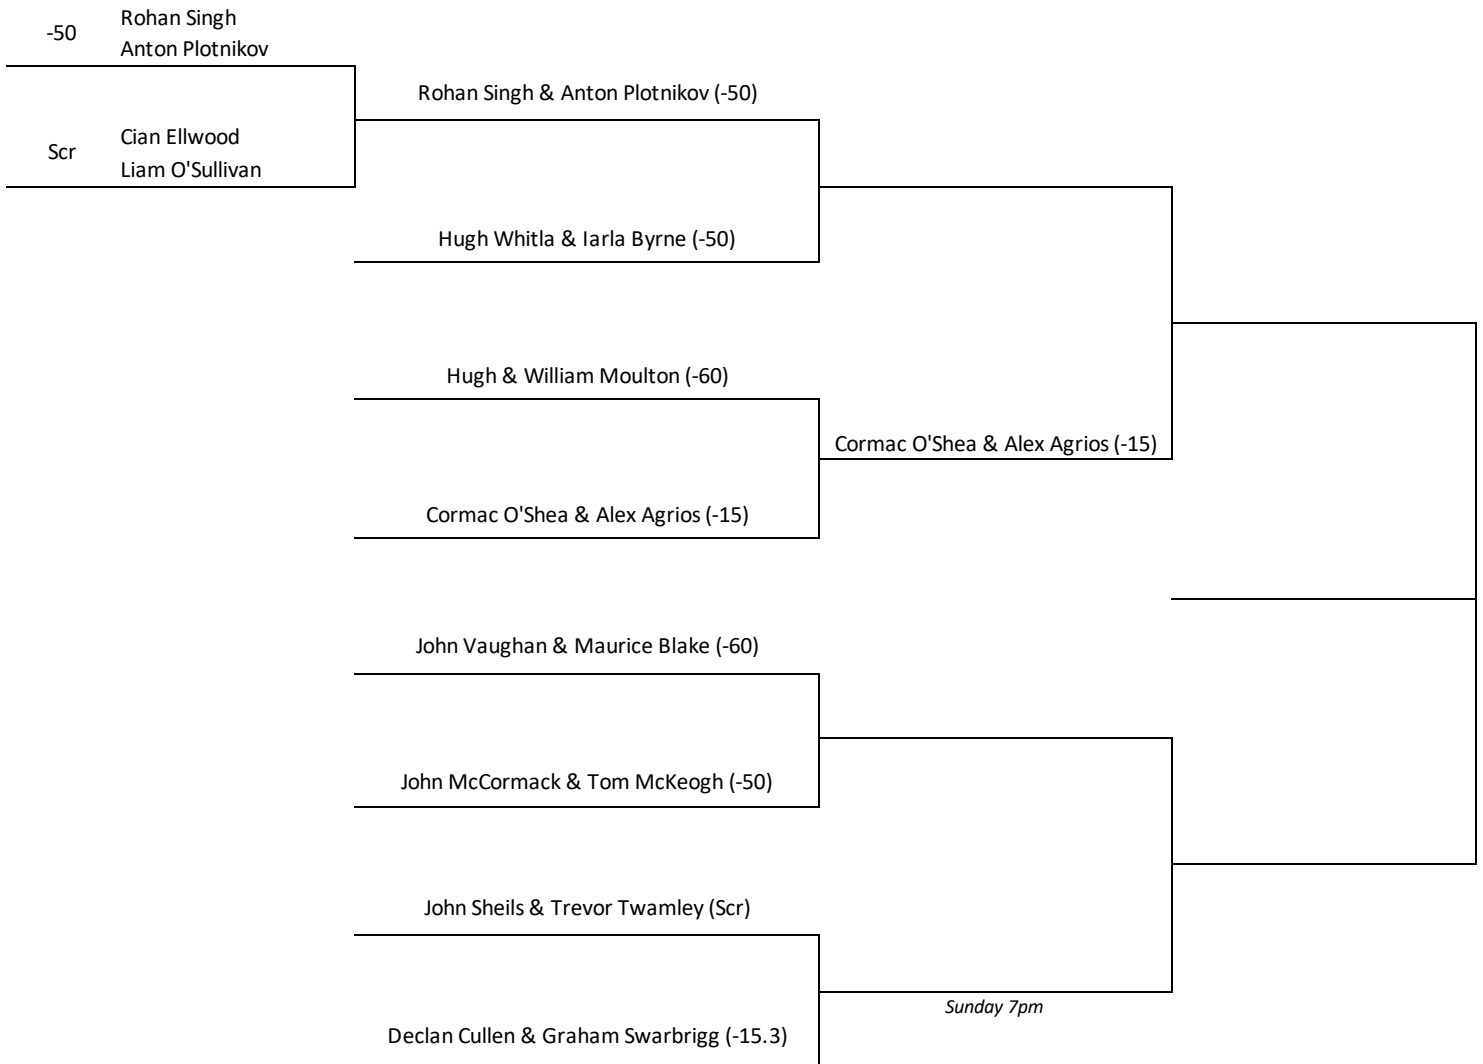

MENS HANDICAP SINGLES

LADIES HANDICAP SINGLES

Yulia Kolesnikova (-50)

Anne Reid (-15)

MENS DOUBLES HANDICAPS

LADIES HANDICAP DOUBLES

Aoife Somers & Anne Reid (Scr)

Yulia Kolesnikova & Rona Allen (-40)